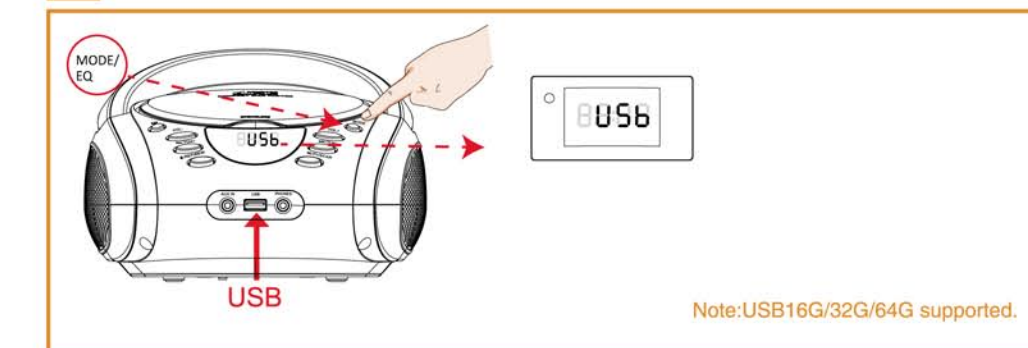

QUICK START GUIDE

1 Power on / off

2 Install batteries (optional)

3 Overview of the main unit

4 Source modes

5 Placing a Disc

6 Adjust volume

7 Radio Mode

8 Connect Bluetooth

9 USB Mode

10 AUX IN Mode

Always there to support you

Get support at: www.lonpoo.com

Question? Contact Lonpoo: service@lonpoo.com

Dear Customer: If you are satisfied with our products and service, please rate us with 5 stars review and feedback! Your supports means a lot to us and will help us bring more good products in return to you.