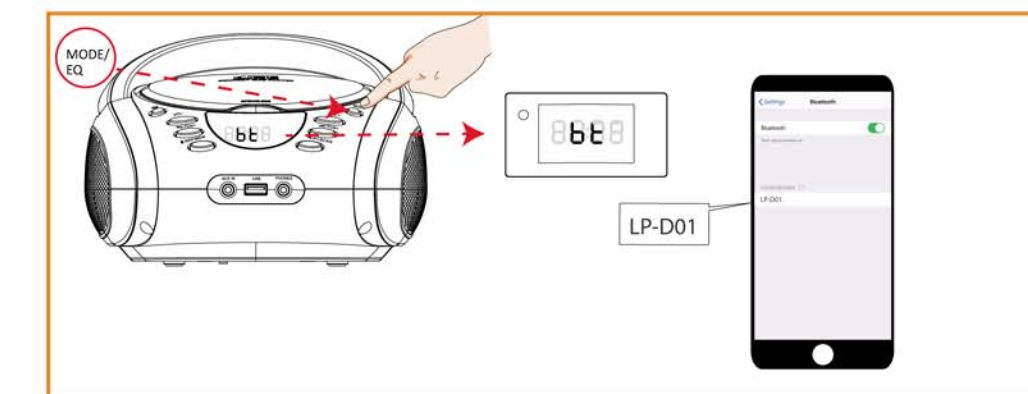

8 Connect Bluetooth