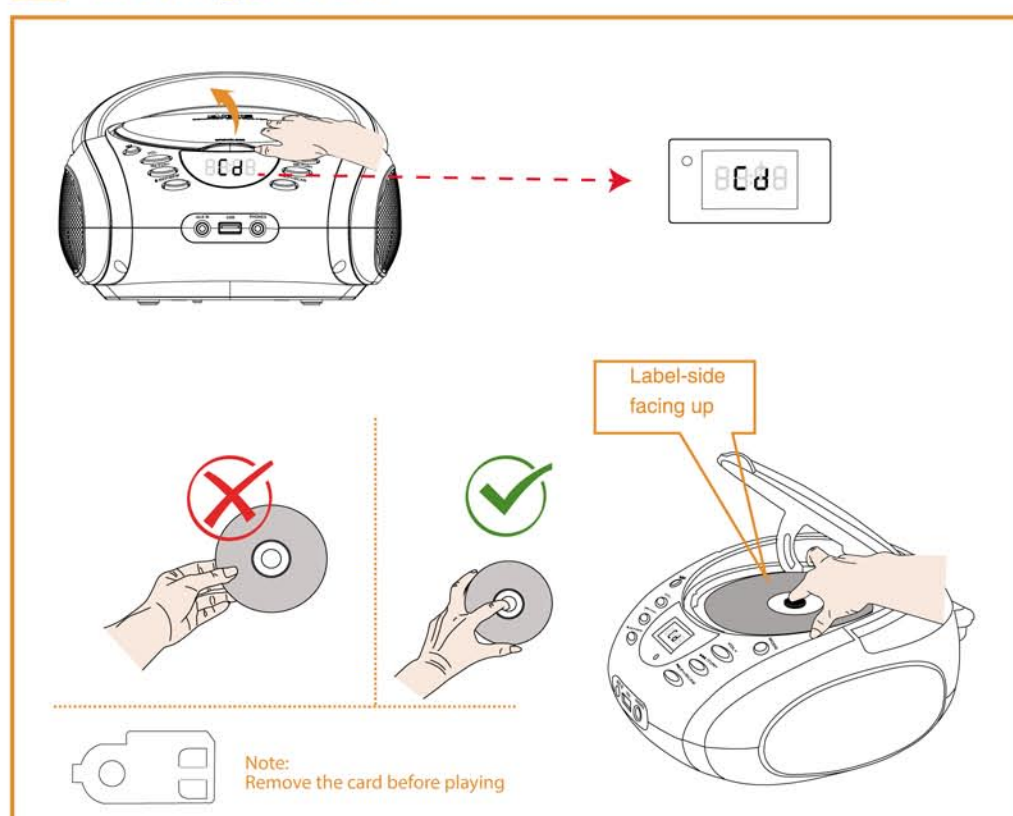

QUICK START GUIDE

1 Power on / off

2 Install batteries (optional)

3 Overview of the main unit

4 Source modes

5 Placing a Disc

6 Adjust volume

7 Radio Mode