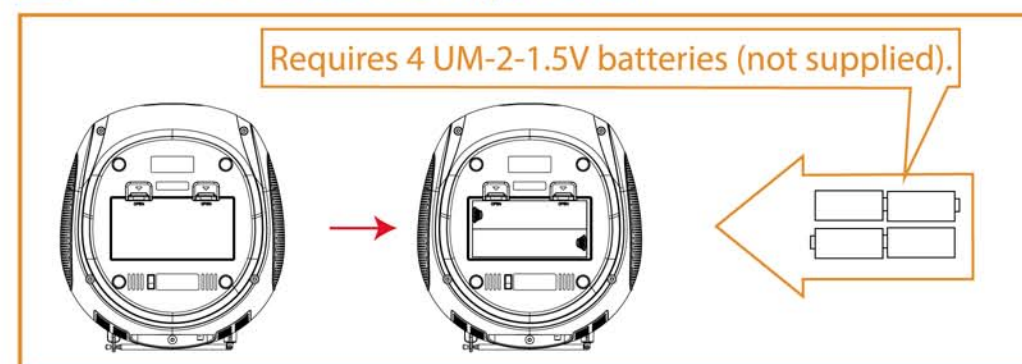

QUICK START GUIDE

1 Power on / off

2 Install batteries (optional)

3 Overview of the main unit

4 Source modes

5 Placing a Disc

6 Adjust volume

7 Radio Mode