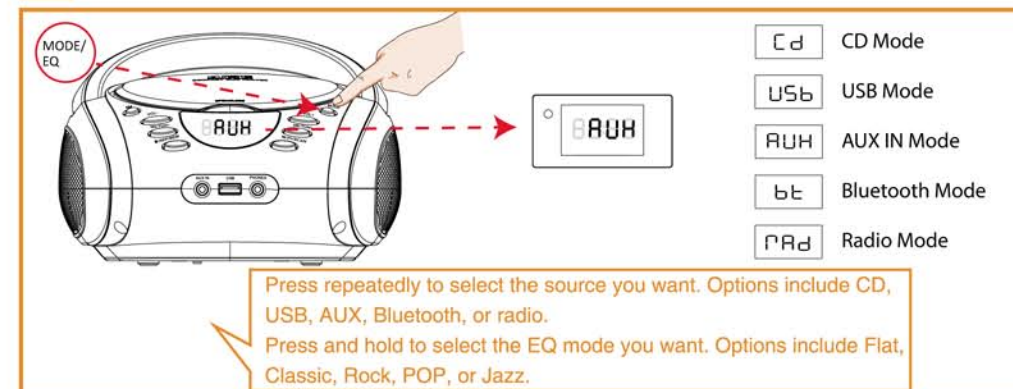

QUICK START GUIDE

1 Power on / off

2 Install batteries (optional)

3 Overview of the main unit

4 Source modes

5 Placing a Disc

6 Adjust volume

7 Radio Mode