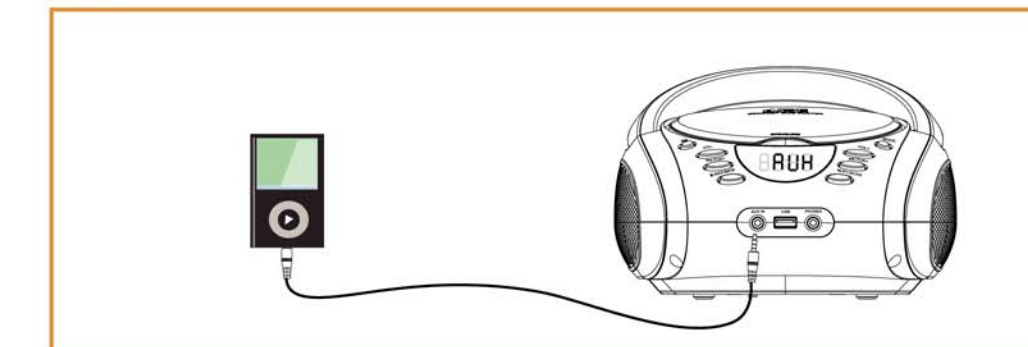

10 AUX IN Mode

Always there to support you

Get support at: www.lonpoo.com

Question? Contact Lonpoo: service@lonpoo.com

Dear Customer: If you are satisfied with our products and service, please rate us with 5 stars review and feedback! Your supports means a lot to us and will help us bring more good products in return to you.