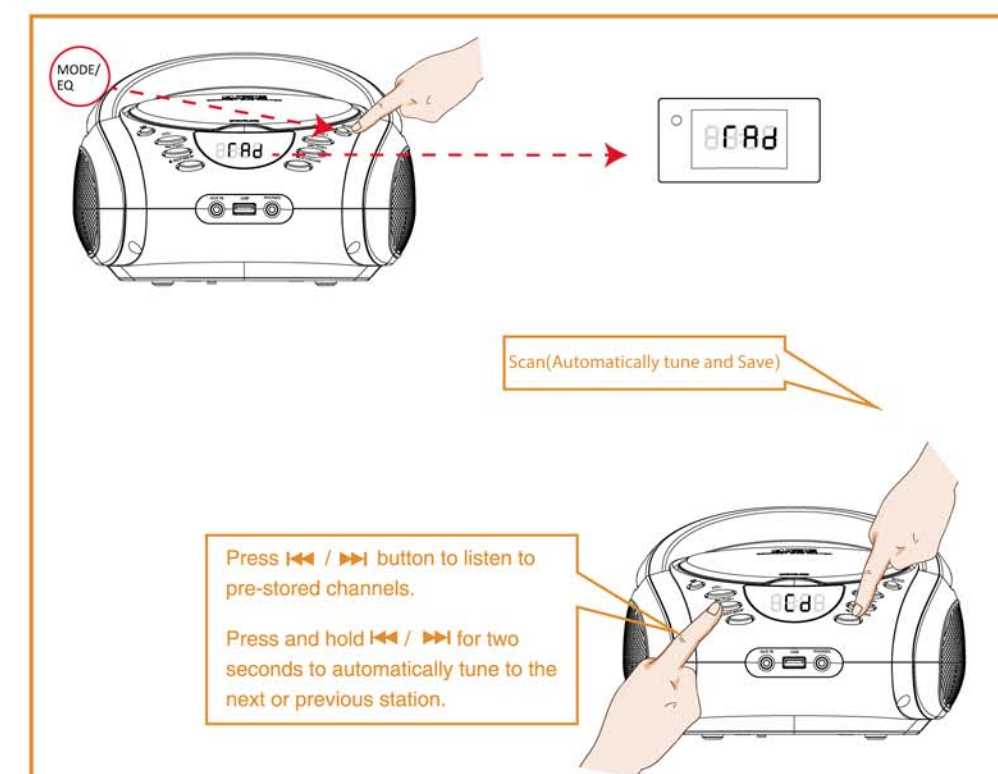

QUICK START GUIDE

1 Power on / off

2 Install batteries (optional)

3 Overview of the main unit

4 Source modes

5 Placing a Disc

6 Adjust volume

7 Radio Mode