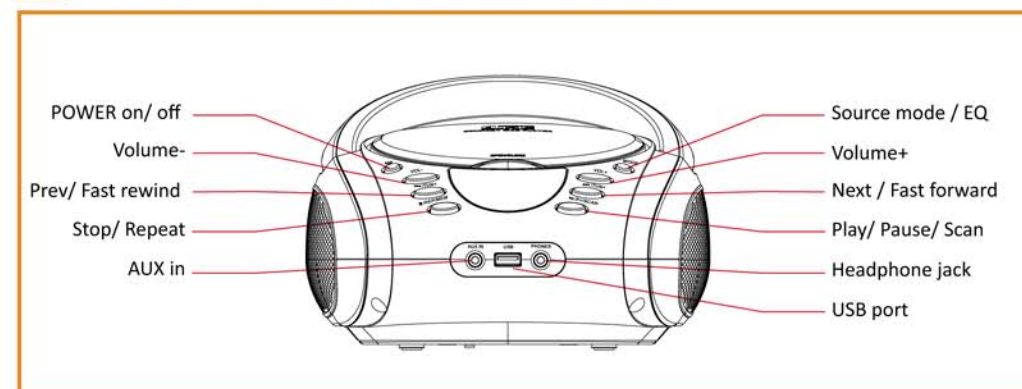

QUICK START GUIDE

1 Power on / off

2 Install batteries (optional)

3 Overview of the main unit

4 Source modes

5 Placing a Disc

6 Adjust volume

7 Radio Mode