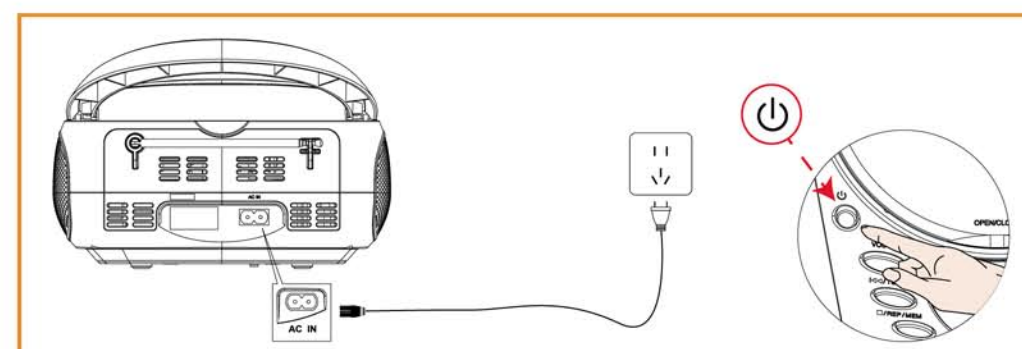

QUICK START GUIDE

1 Power on / off

2 Install batteries (optional)

3 Overview of the main unit

4 Source modes

5 Placing a Disc

6 Adjust volume

7 Radio Mode