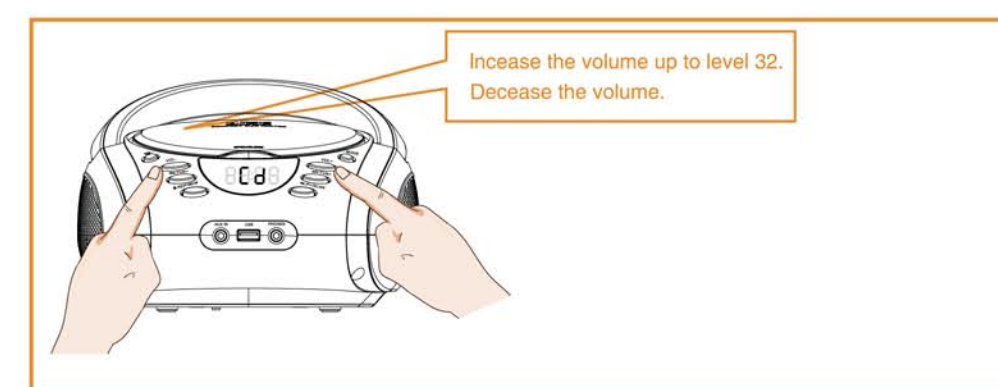

QUICK START GUIDE

1 Power on / off

2 Install batteries (optional)

3 Overview of the main unit

4 Source modes

5 Placing a Disc

6 Adjust volume

7 Radio Mode